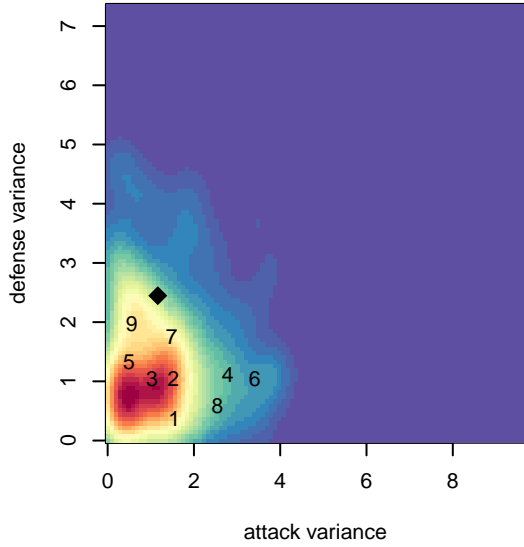

Eastside FC White G97

Eastside FC
 Preston, WA
 G97 total strength=1445
 attack=10.06 defense=8.68
 fall league = Win RCL G96 Div 2

alt names used:
 Eastside FC G97 White
 Eastside FC G97 White B

Venues played:
 2015 Rainier Challenge Copa U18
 2015 Nike Crossfire Challenge Super Group U'
 2015 Win RCL G96 Div 2
 2015 WYS Presidents Cup G97 19

Eastside FC White G97
 Dots are actual minus expected GF (blue circles) and GA (red triangles).
 Blue line is smoothed change in attack strength. Red is smoothed change in defense strength.

**attack and defense variance (black dot)
relative to other teams
and top 10 in region**