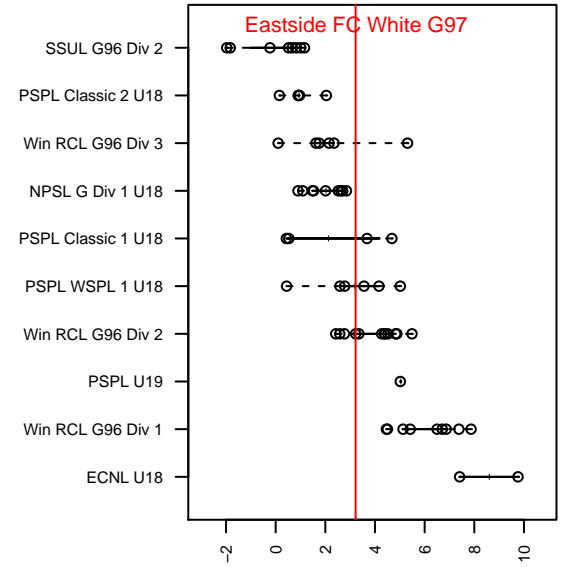

**attack and defense rating
relative to others at age
and all opponents in last 13 months**