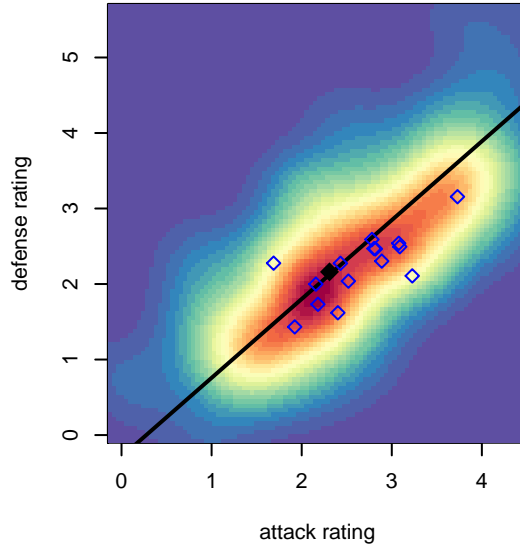

**attack and defense rating
relative to others at age
and all opponents in last 13 months**