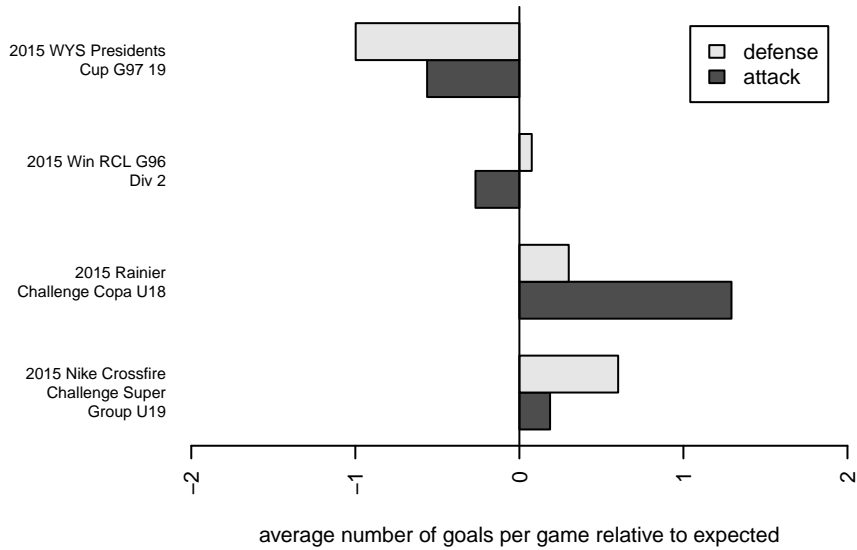

Performance relative to 13 month average