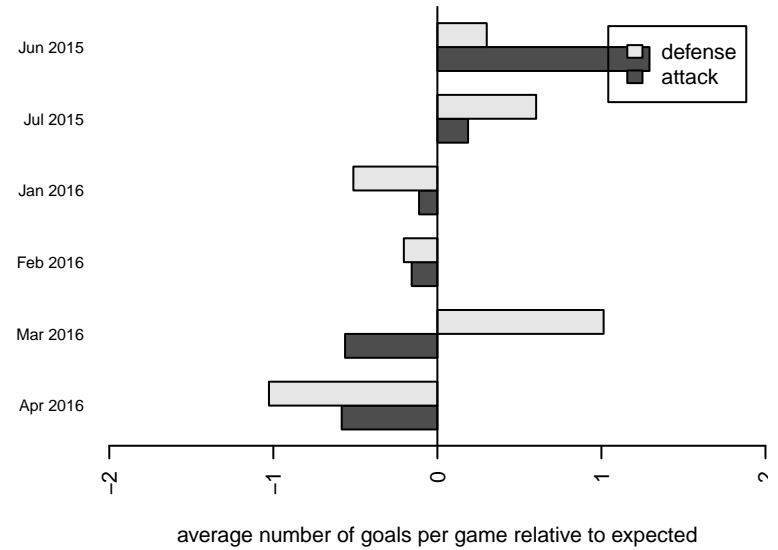

Performance relative to 13 month average