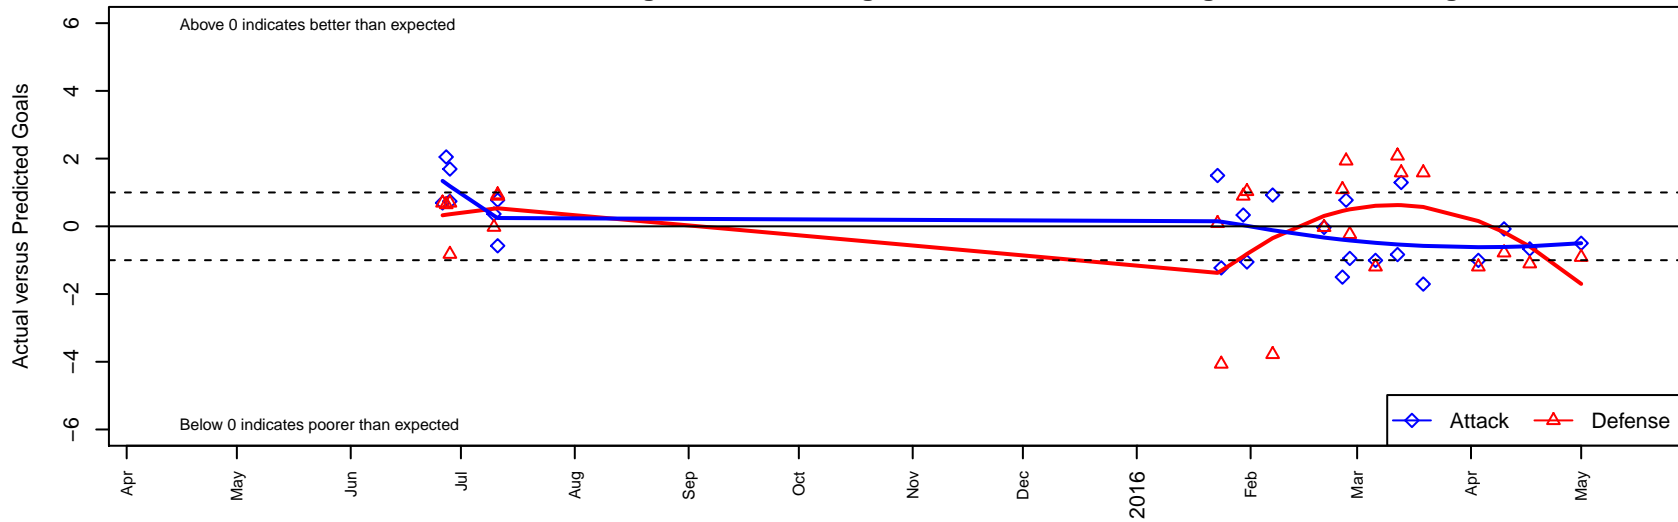

Eastside FC White G97

Eastside FC
 Preston, WA
 G97 total strength=1445
 attack=10.06 defense=8.68
 fall league = Win RCL G96 Div 2

alt names used:
 Eastside FC G97 White
 Eastside FC G97 White B

Venues played:
 2015 Rainier Challenge Copa U18
 2015 Nike Crossfire Challenge Super Group U'
 2015 Win RCL G96 Div 2
 2015 WYS Presidents Cup G97 19

Eastside FC White G97
 Dots are actual minus expected GF (blue circles) and GA (red triangles).
 Blue line is smoothed change in attack strength. Red is smoothed change in defense strength.

**attack and defense variance (black dot)
relative to other teams
and top 10 in region**